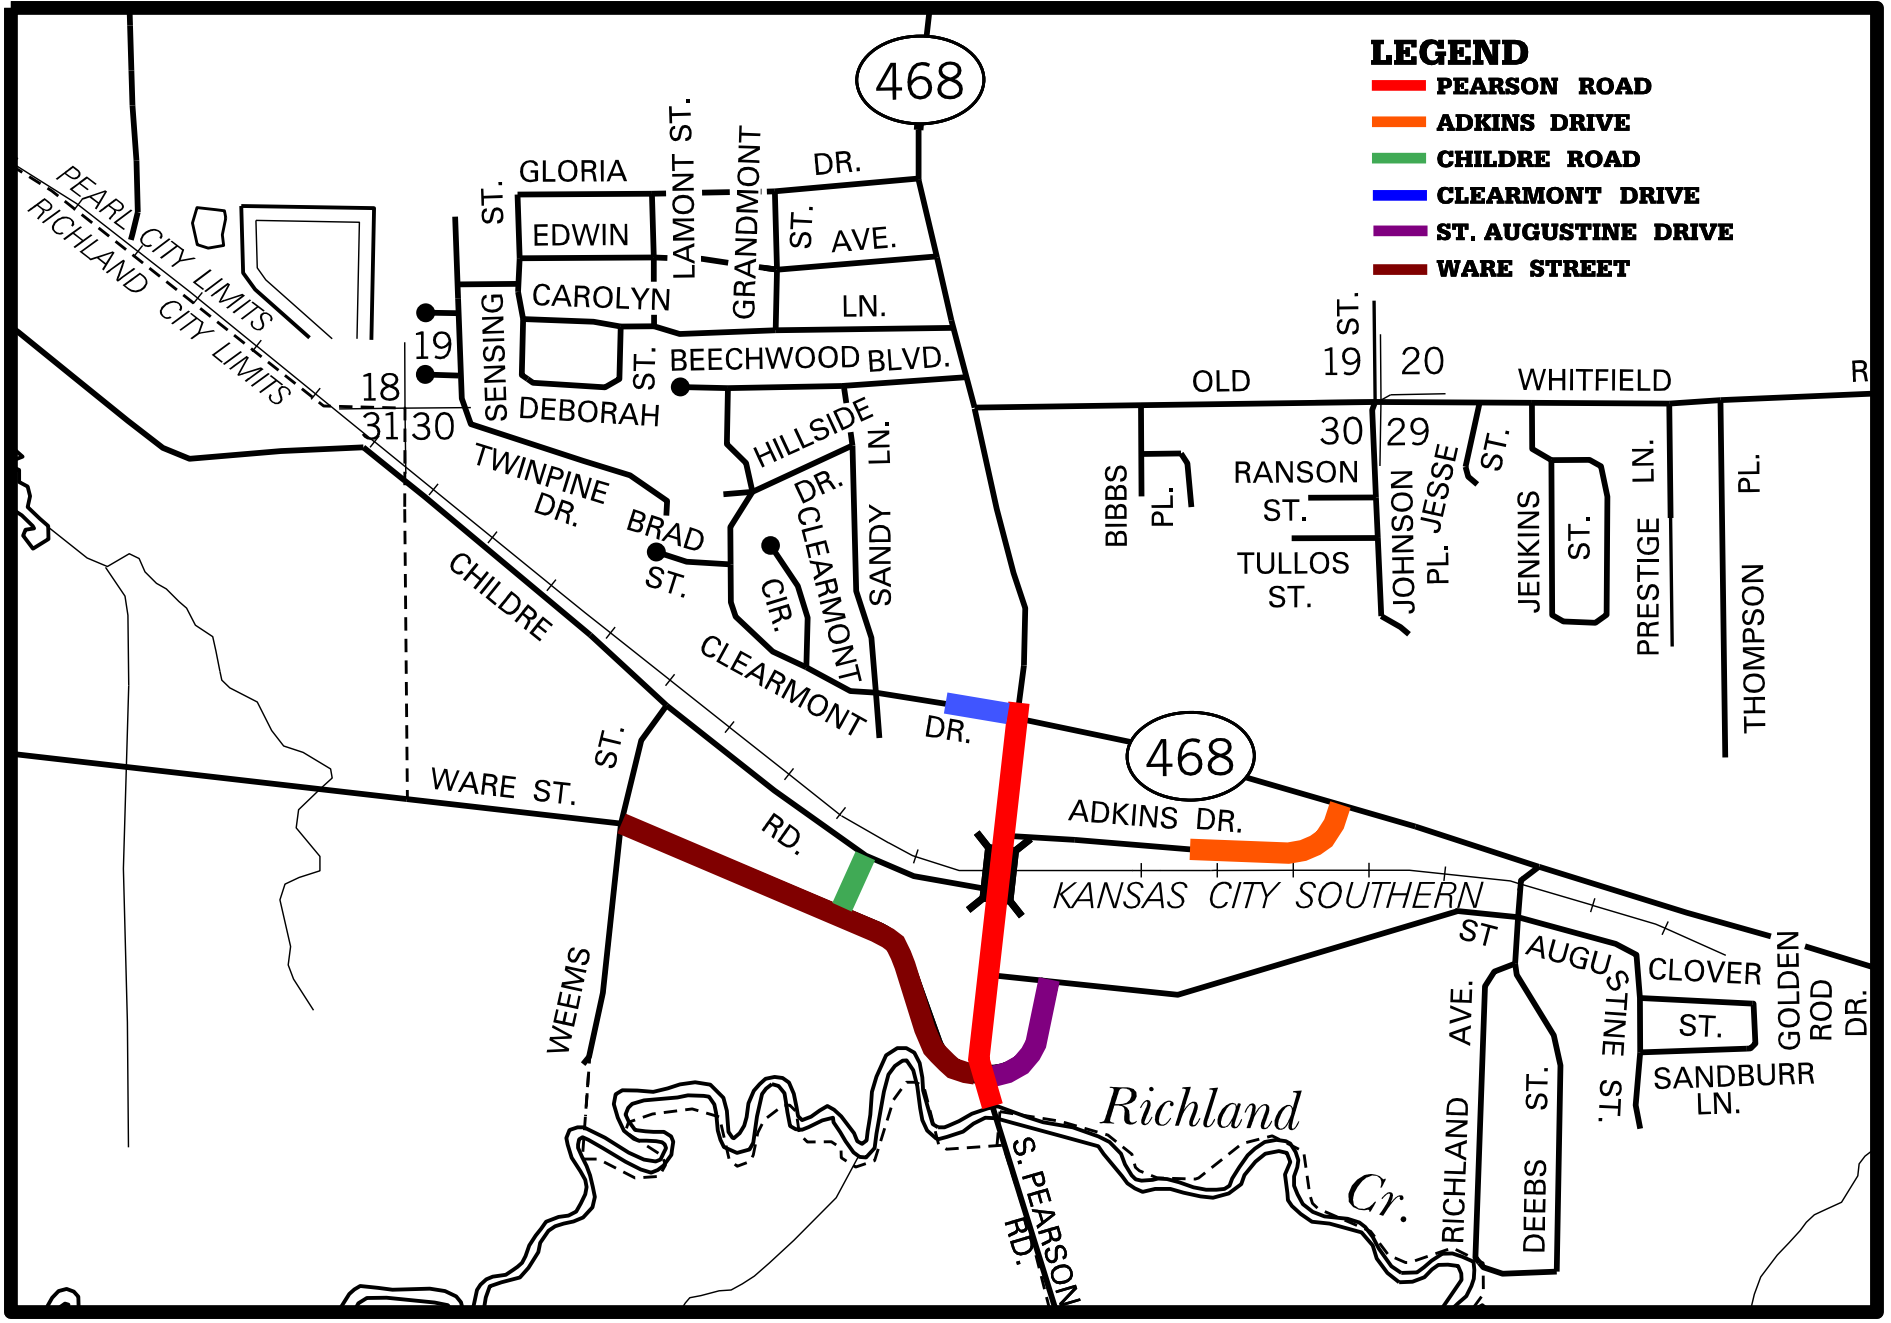

VICINITY MAP

- LEGEND**
- PEARSON ROAD
 - ADKINS DRIVE
 - CHILDE ROAD
 - CLEARMONT DRIVE
 - ST. AUGUSTINE DRIVE
 - WARE STREET

RANGE 2 EAST

TOWNSHIP 5 NORTH